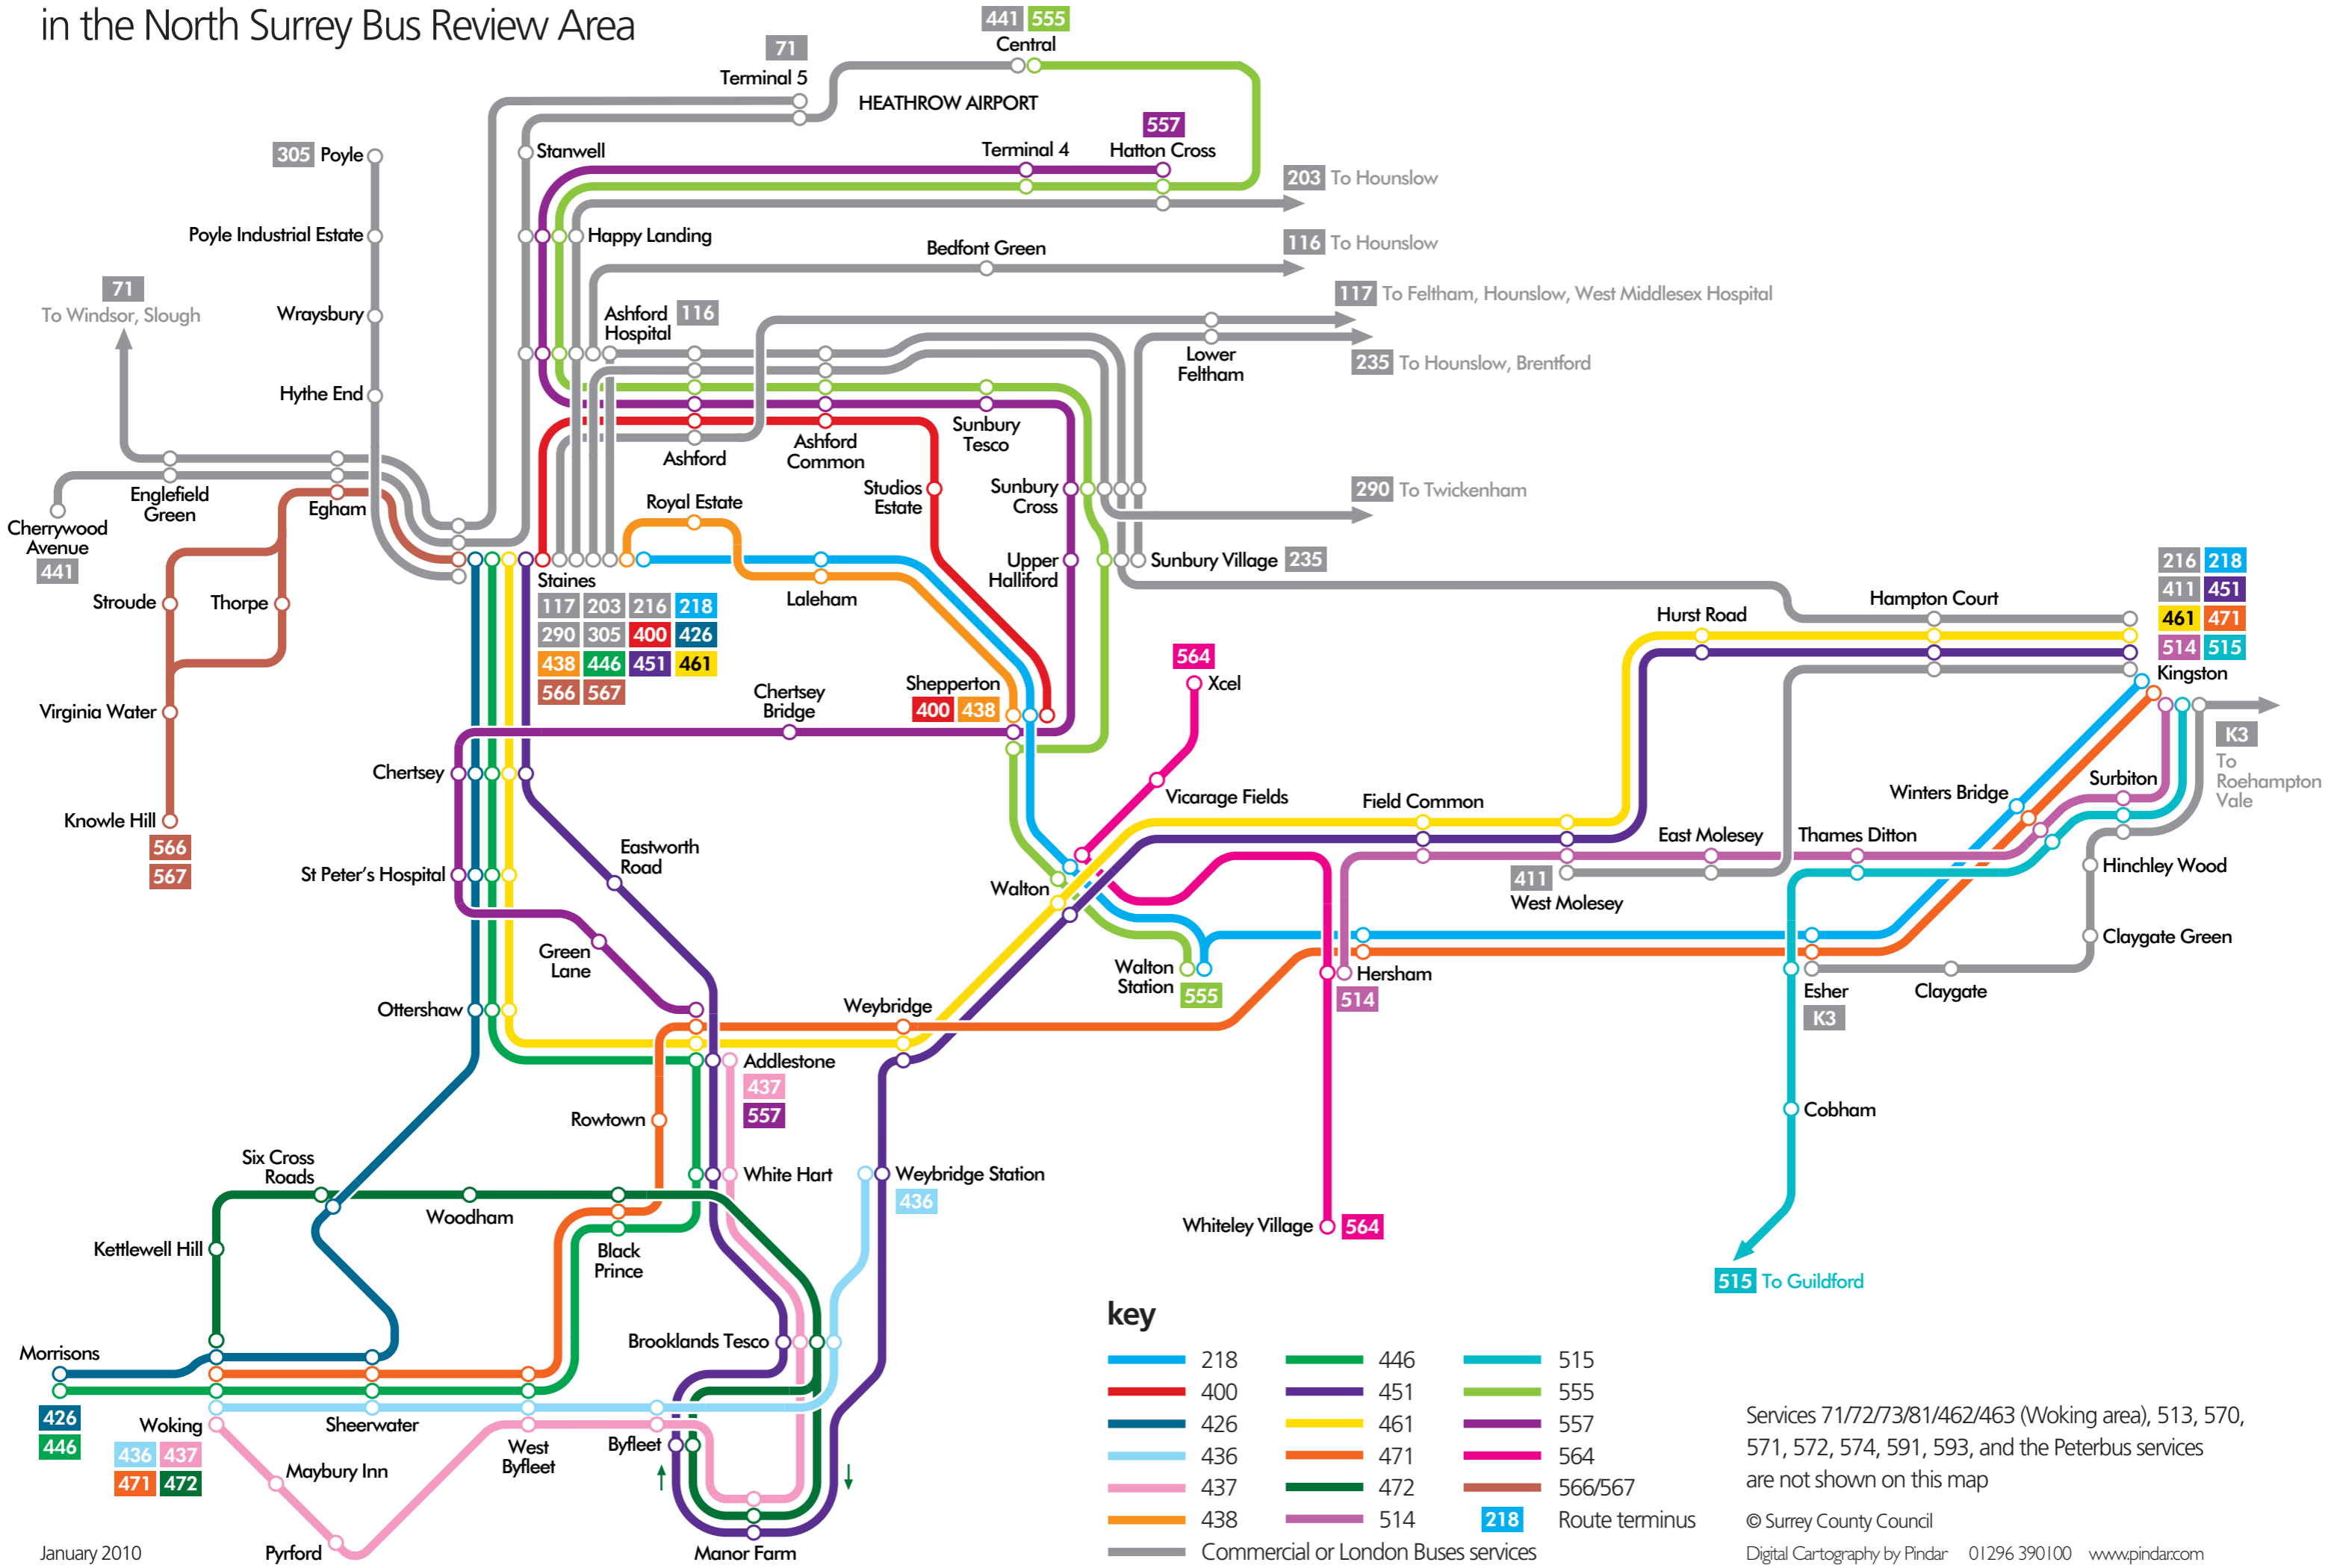

existing principal services

in the North Surrey Bus Review Area

Services 71/72/73/81/462/463 (Woking area), 513, 570, 571, 572, 574, 591, 593, and the Peterbus services are not shown on this map